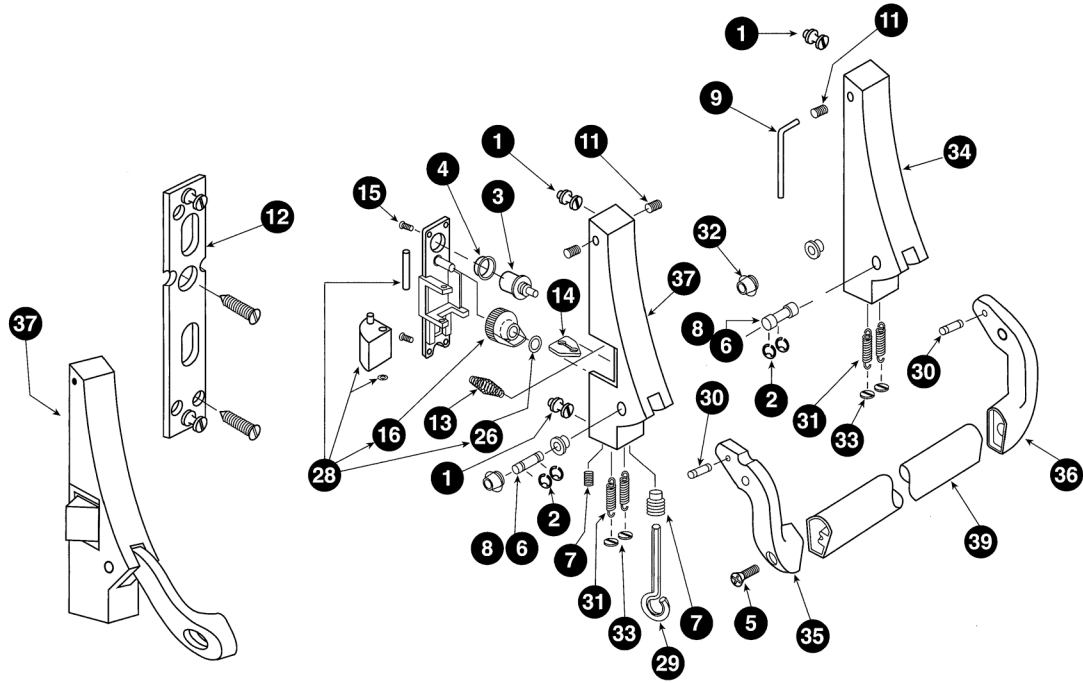

Your **ONE-STOP** Shop

Robert Brooke and Associates

1465 Axtell Dr, Ste B

Troy, Mi 48084

Phone 1-800-642-2403

Fax 1-800-642-2406

www.robertbrooke.com

2090 Parts Breakdown

Number	Our Part #	Discription
1	G199002	Case Mtg Stud
2	G199044	Retaining Clip
3	G199005	Pinion
4	G199046	Pinion Bushing
5	G199012	Crossbar Screw
6	G199013	Axle
7	G199014	Dog Screw
9	G199010	Allen Wrench
11	G199038	Screw
12	G199033	Adaptor Plate
13	G209060	Latchbolt Spring
14	G209040	Latch Link
15	G2090100	Screw
16	G209080	Retractor
26	G209030	Retaining Clip
28	G209090L	Backplate Assy LH (shown)
28	G209090R	Backplate Assy Rh (opposite)
29	88R60732	Dog Key
30	G199011	Spring Pin
31	G199009	Spring
32	G199043	Axle Bushing
33	G199045	Spring Retainer
34	G199001L	Complete Housing LH (Opposite)
34	G199001R	Complete Housing RH (Shown)
37	G209001L	Housing LH (Shown)
37	G209001R	Housing RH (opposite)
39	G199039	Cross Bar
35	G209020R	Active Case Arm (opposite)
35	G209020L	Active Case Arm (Shown)
36	G199040	Rh Lever Arm (shown)
36	G199015	LH Lever Arm (opposite)

(For Units Furnished After 5/1/77)

Left Hand Reverse Shown